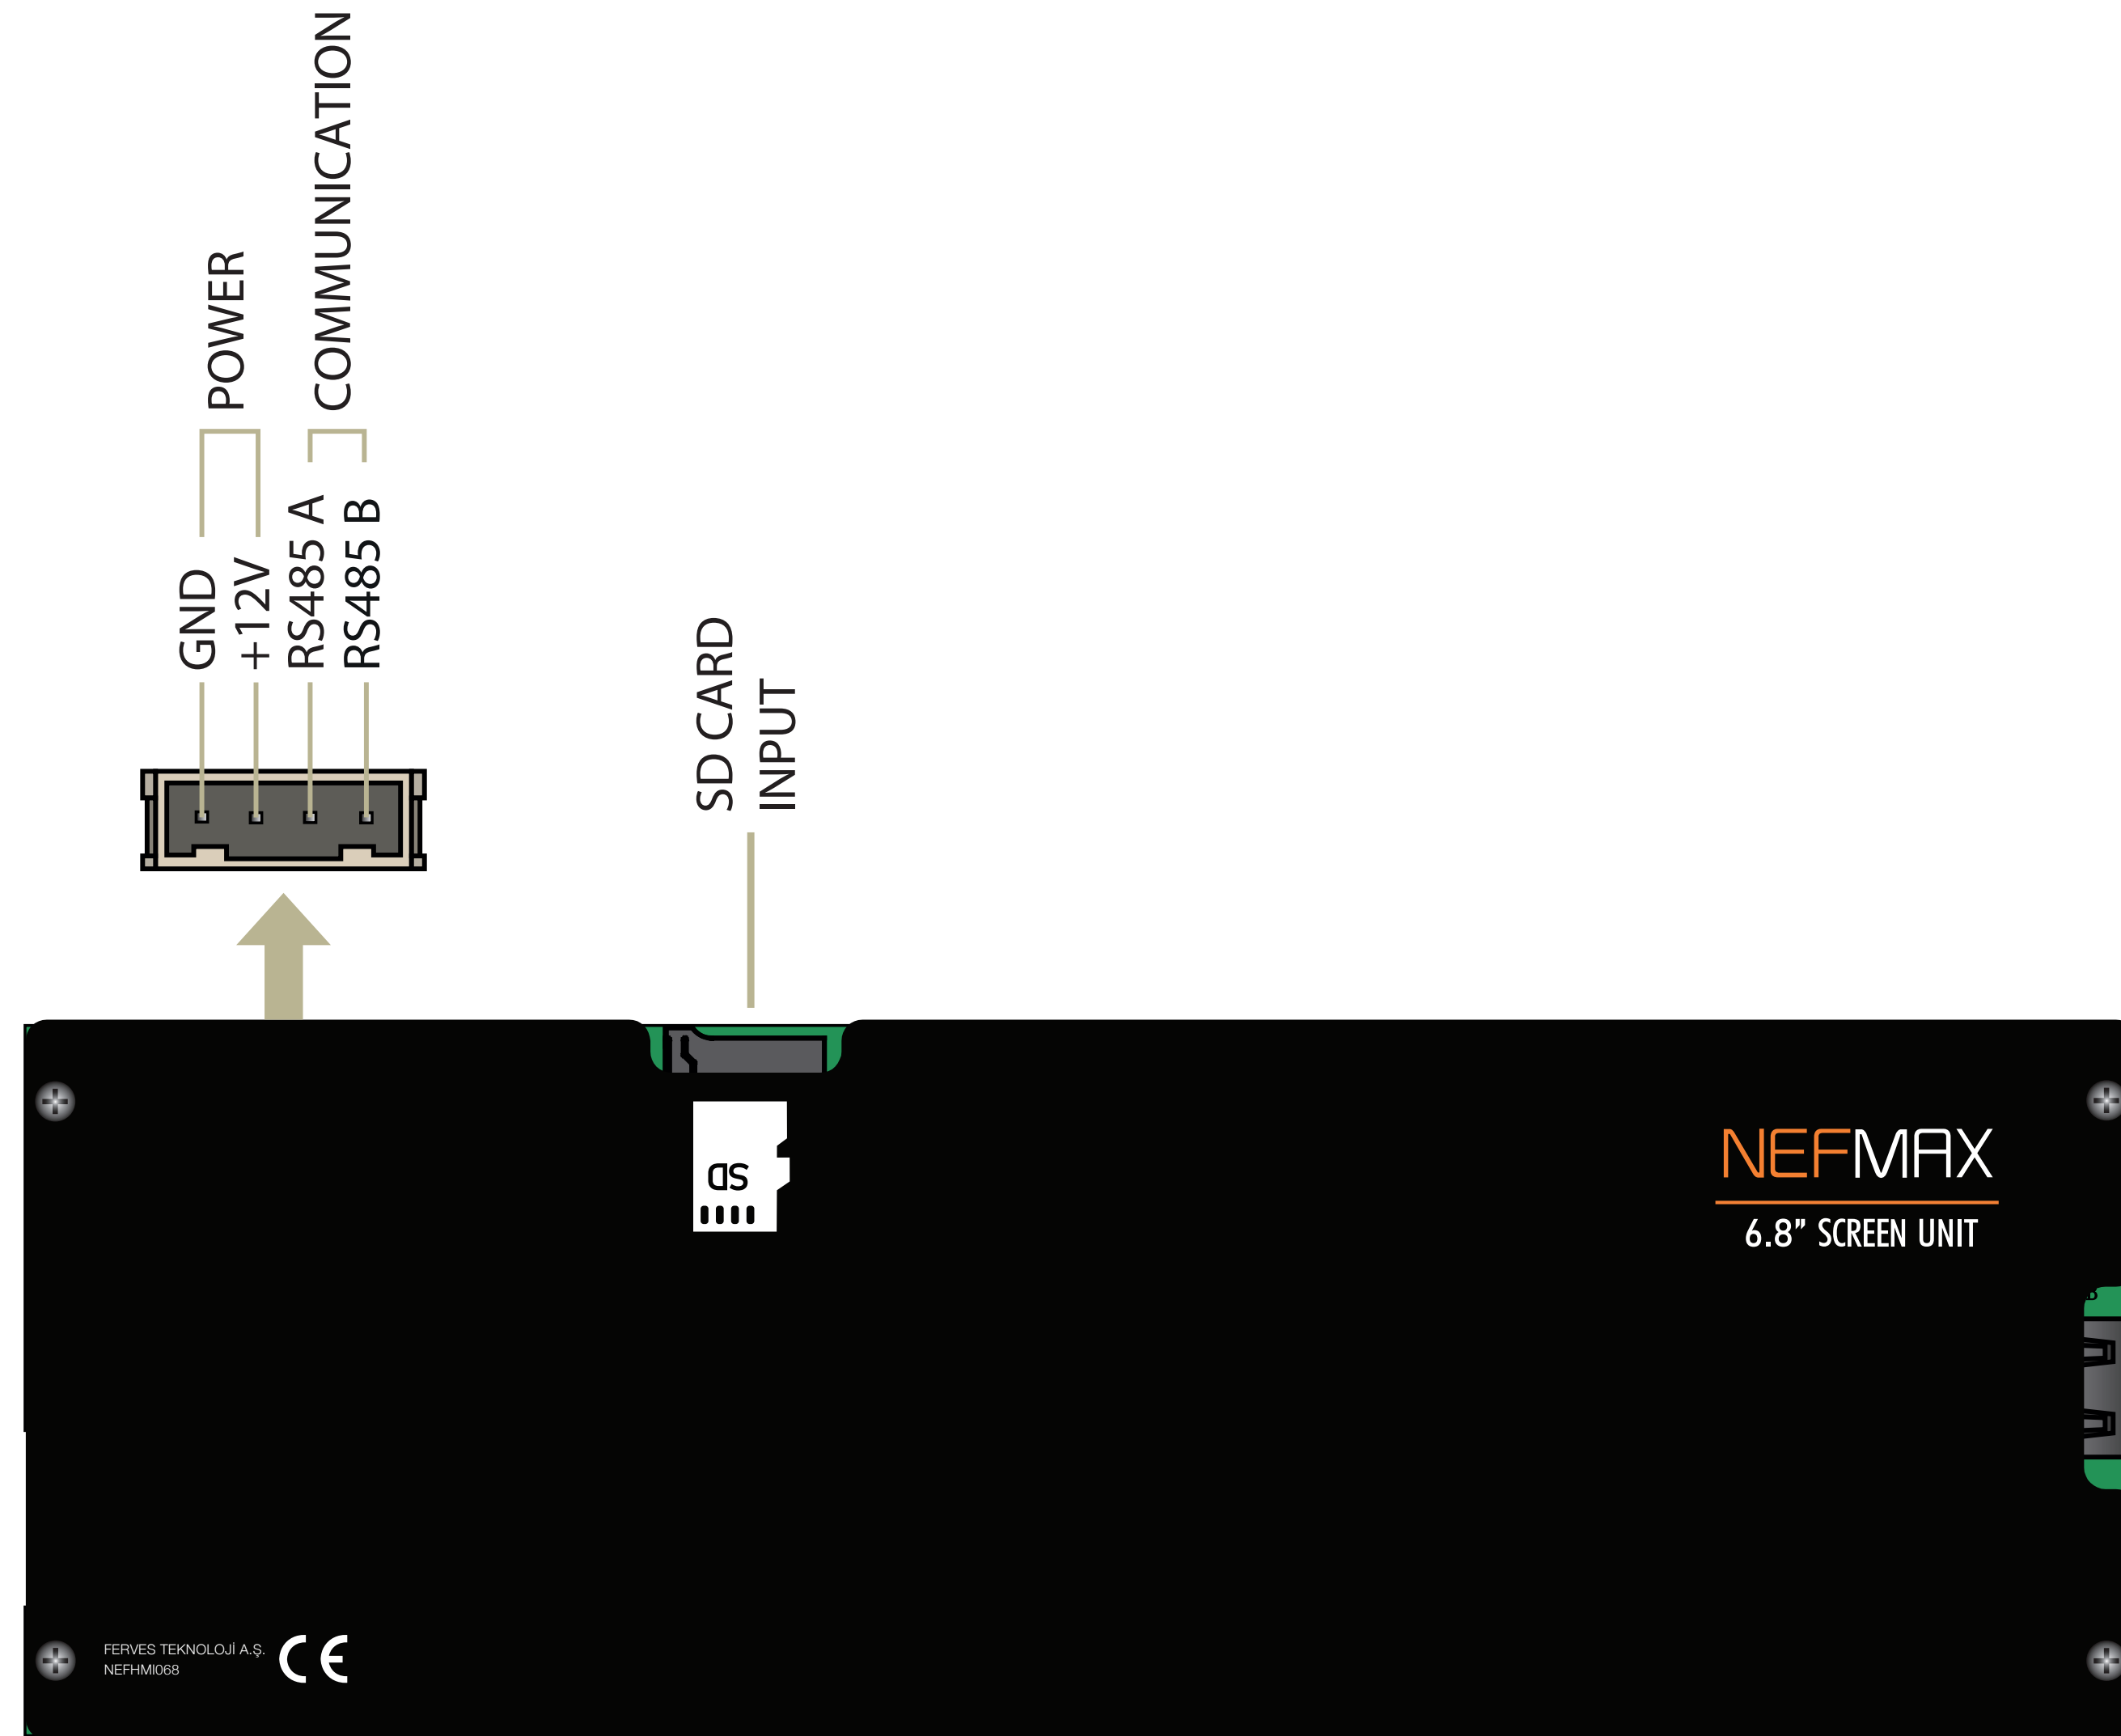

NEFMAX

NEFHMI068

6.8" HMI
SCREEN

POWERED BY
FERVES[®]
TECHNOLOGY

-  12 Volt input
-  Bway rs-485 communication protocol
-  Ability to upload and update designs via sd card
-  Resolution: 1280 x 480
-  Speaker output
-  Battery port for real time operation
-  Dimensions: 19.5 x 6.7 x 2 cm
-  Weight: 185g