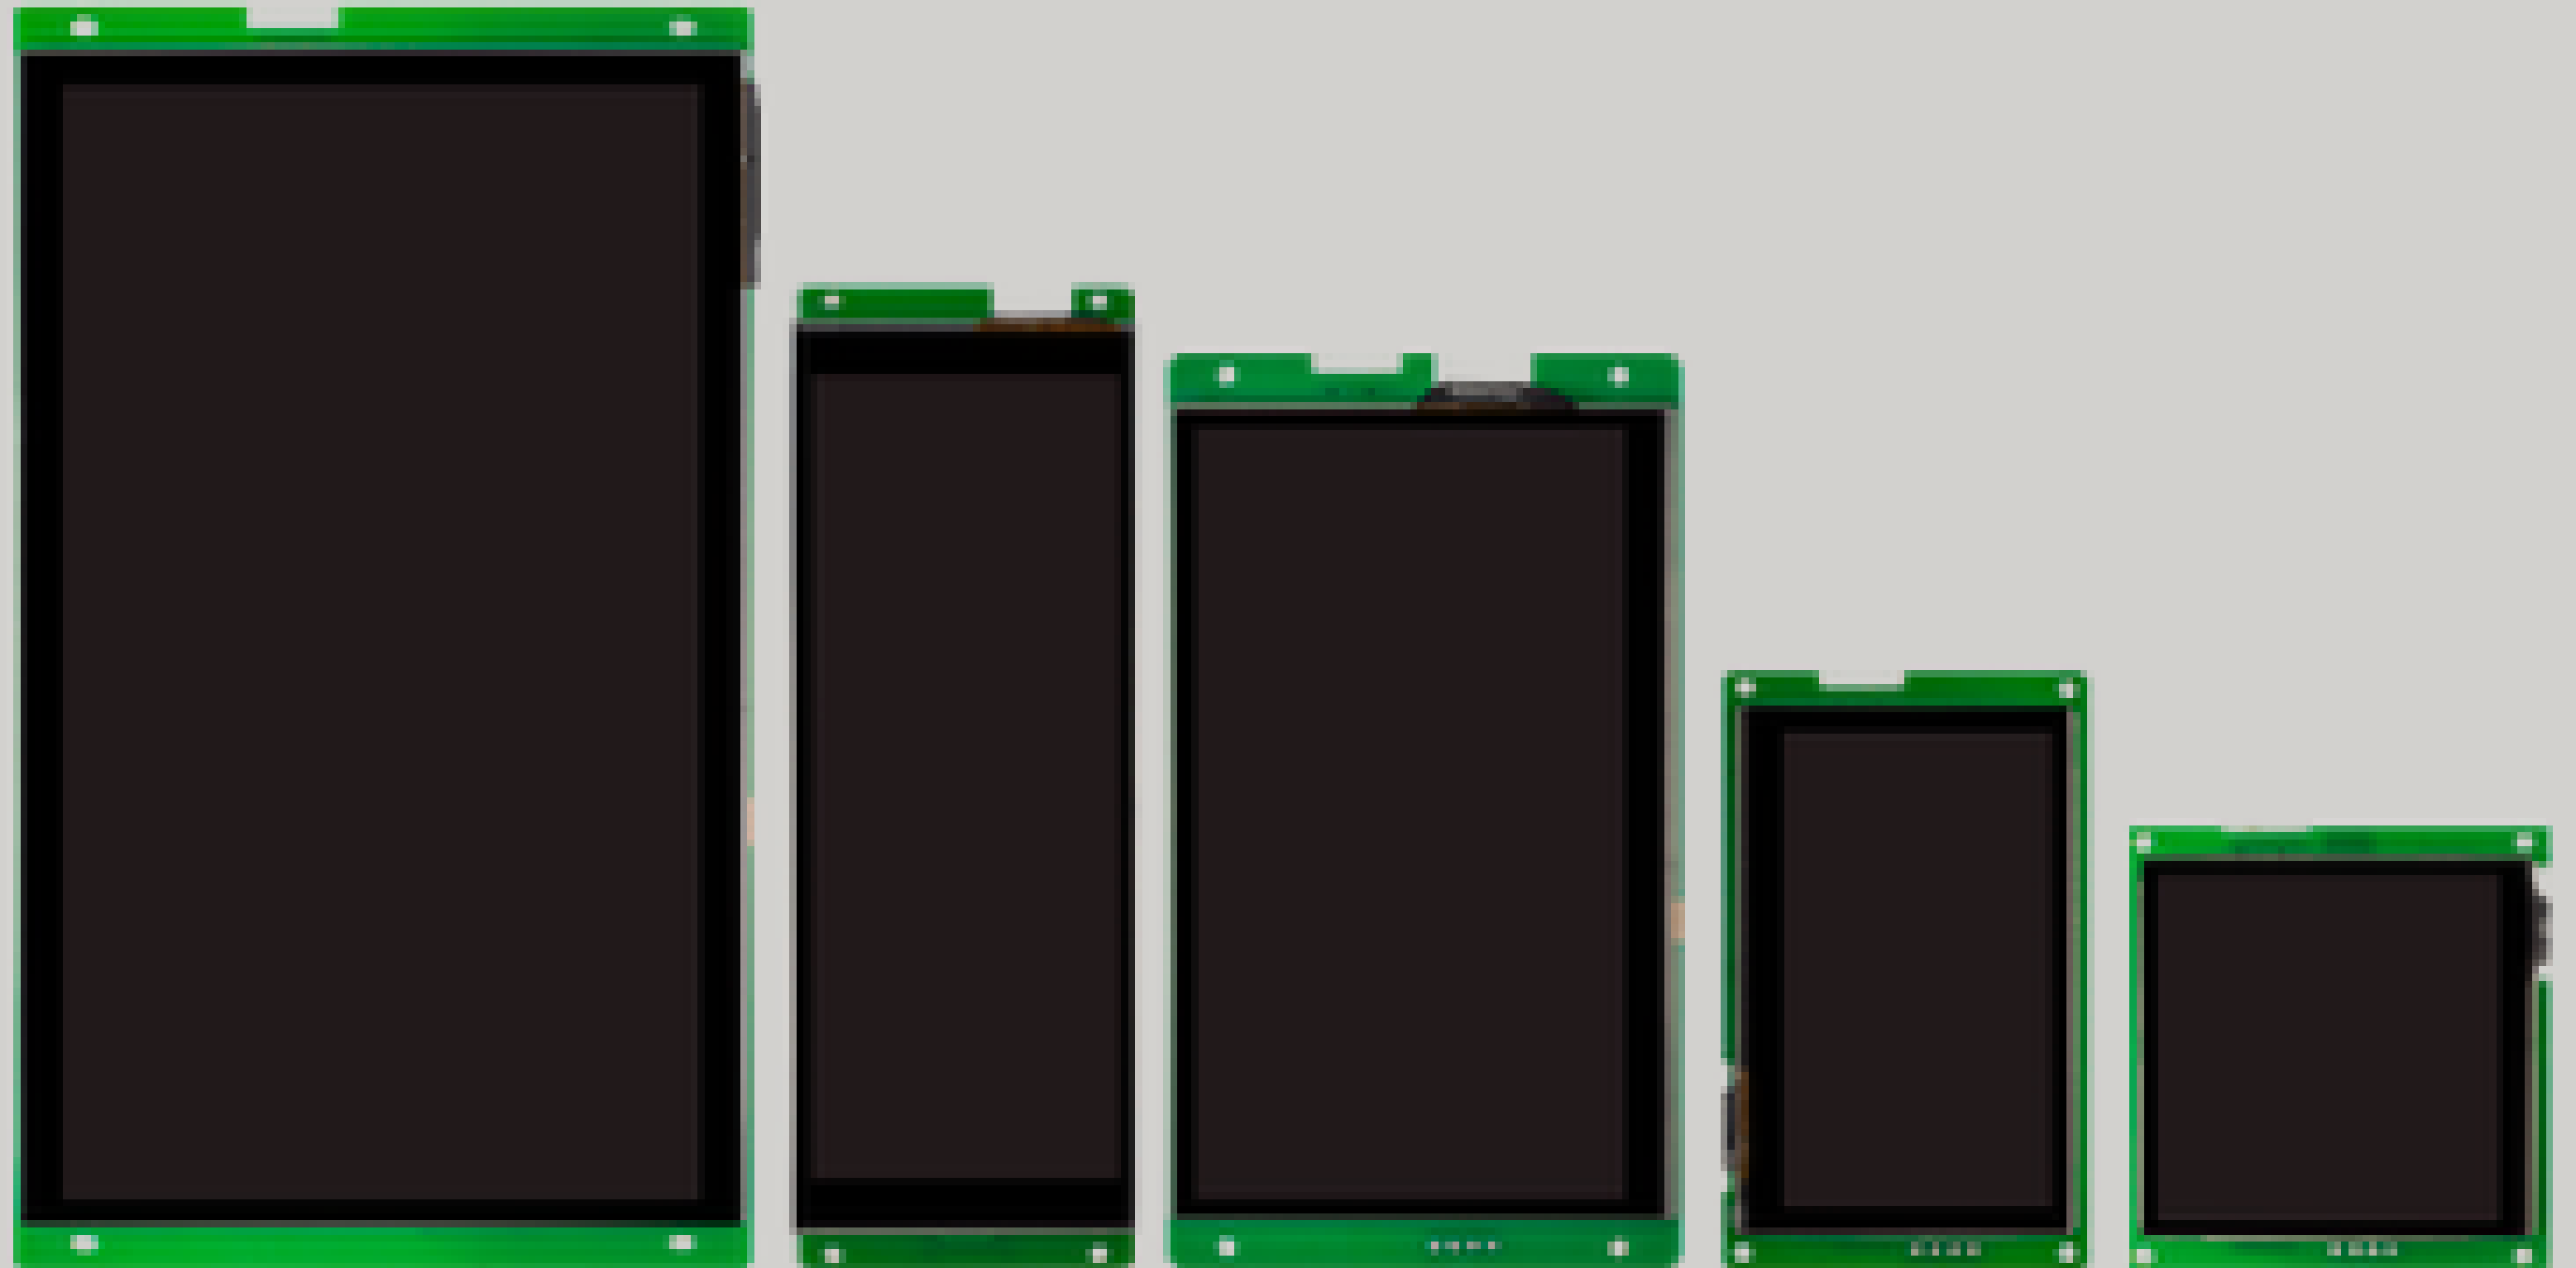

NEFMAX

NEFHMI068

6.8" HMI
SCREEN

POWERED BY
FERVES[®]
TECHNOLOGY

-  12 Volt input
-  Bway rs-485 communication protocol
-  Ability to upload and update designs via sd card
-  Resolution: 1280 x 480
-  Speaker output
-  Battery port for real time operation
-  Dimensions: 19.5 x 6.7 x 2 cm
-  Weight: 185g