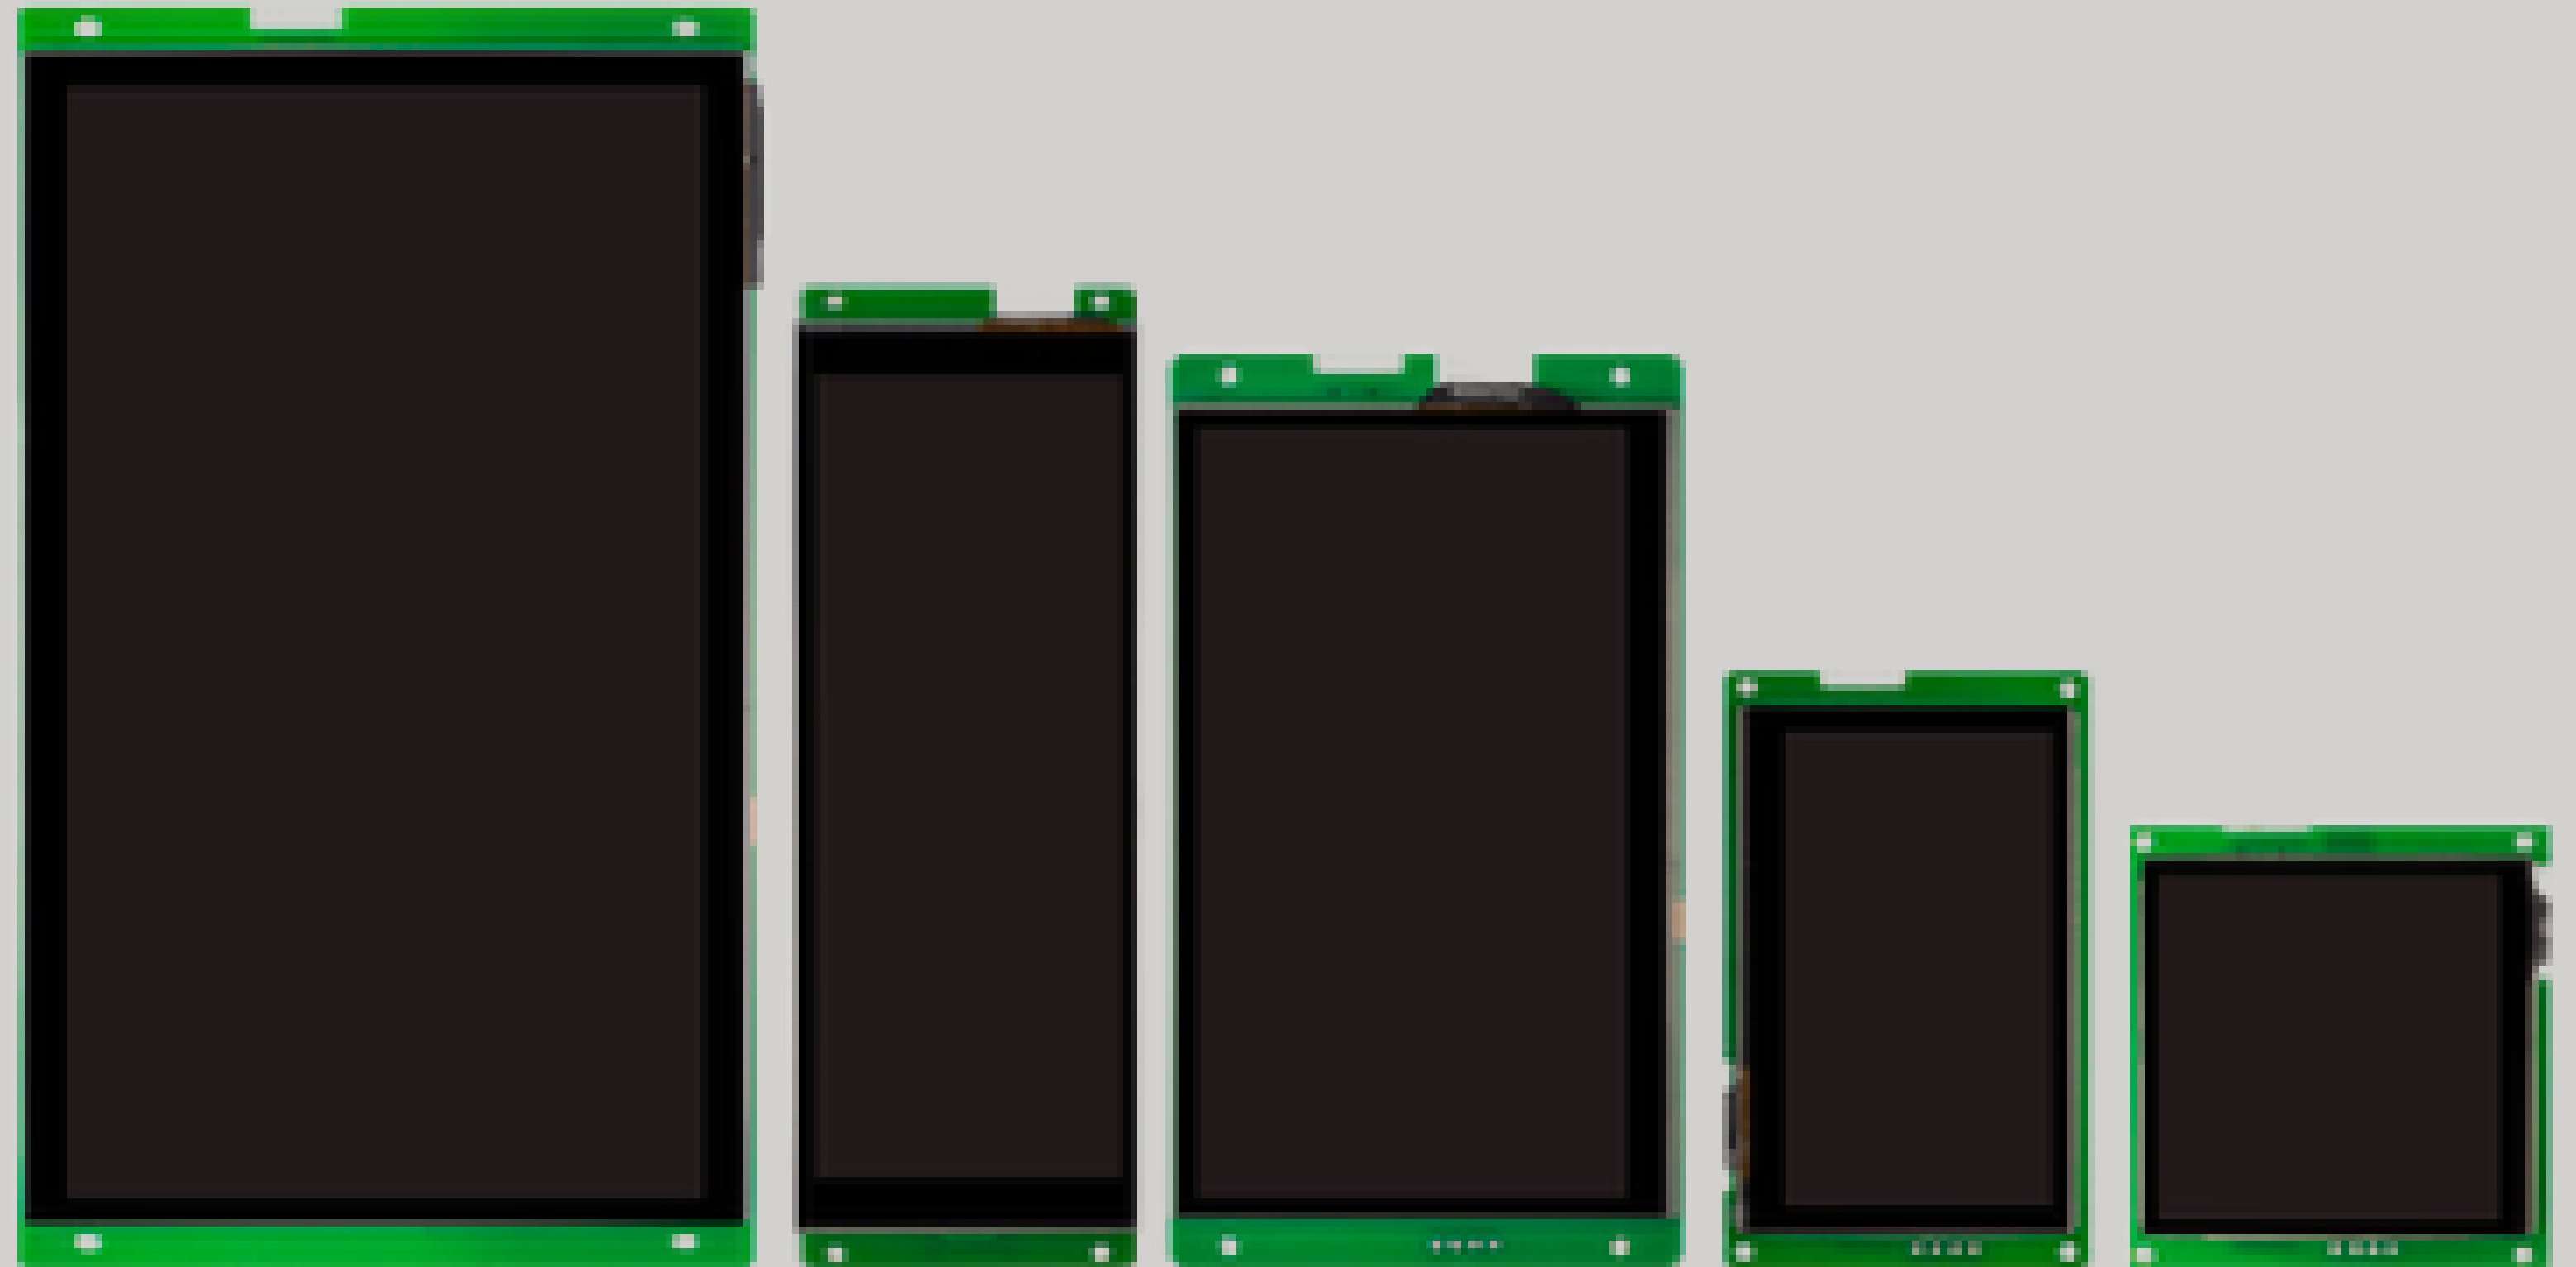

# NEFMAX

**NEFHMI070**

7" HMI  
SCREEN

POWERED BY  
**FERVES**<sup>®</sup>  
TECHNOLOGY

-  12 Volt input
-  Bway rs-485 communication protocol
-  Ability to upload and update designs via sd card
-  Resolution: 1024 x 600
-  Speaker output
-  Battery port for real time operation
-  Dimensions: 10.5 x 18,5 x 2 cm
-  Weight: 255g
-  Special case design (abs plastic) suitable for installation