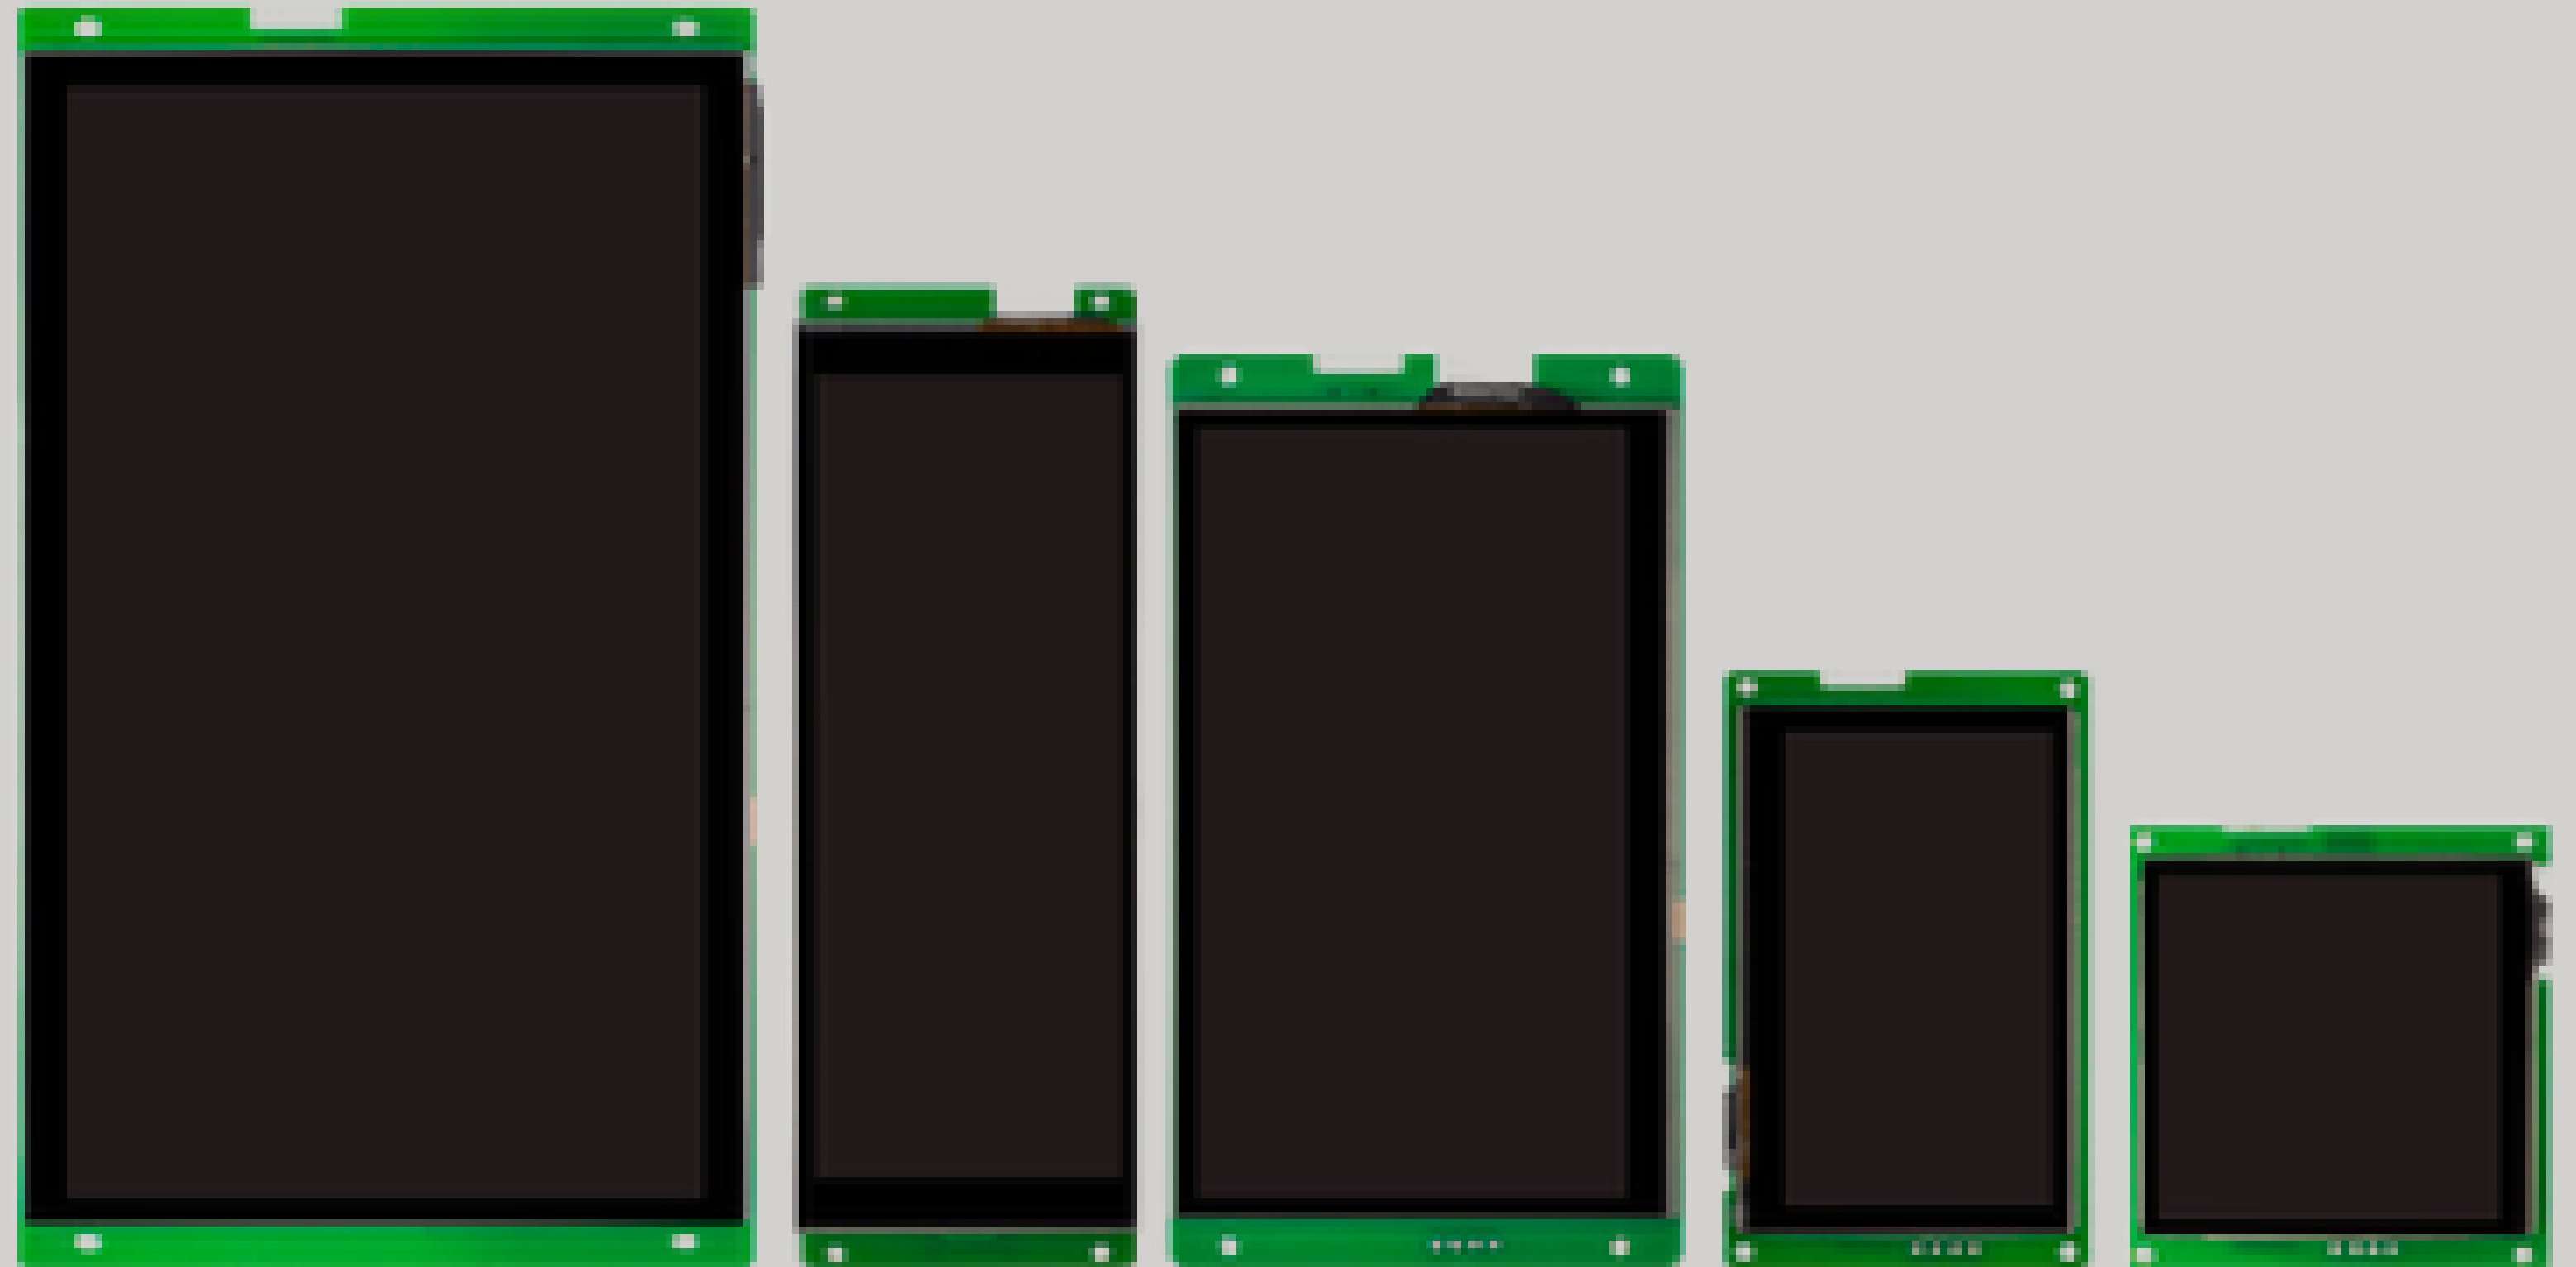

NEFMAX

NEFHMI080

8" HMI
SCREEN

POWERED BY
FERVES[®]
TECHNOLOGY

-  12 Volt input
-  Bway RS-485 / RS-232 communication protocol
-  Ability to upload and update designs via sd card
-  Resolution: 800 x 600
-  Speaker output
-  Battery port for real time operation
-  Wifi supported
-  Dimensions: 15 x 20 x 2 cm
-  Weight: 450 gr